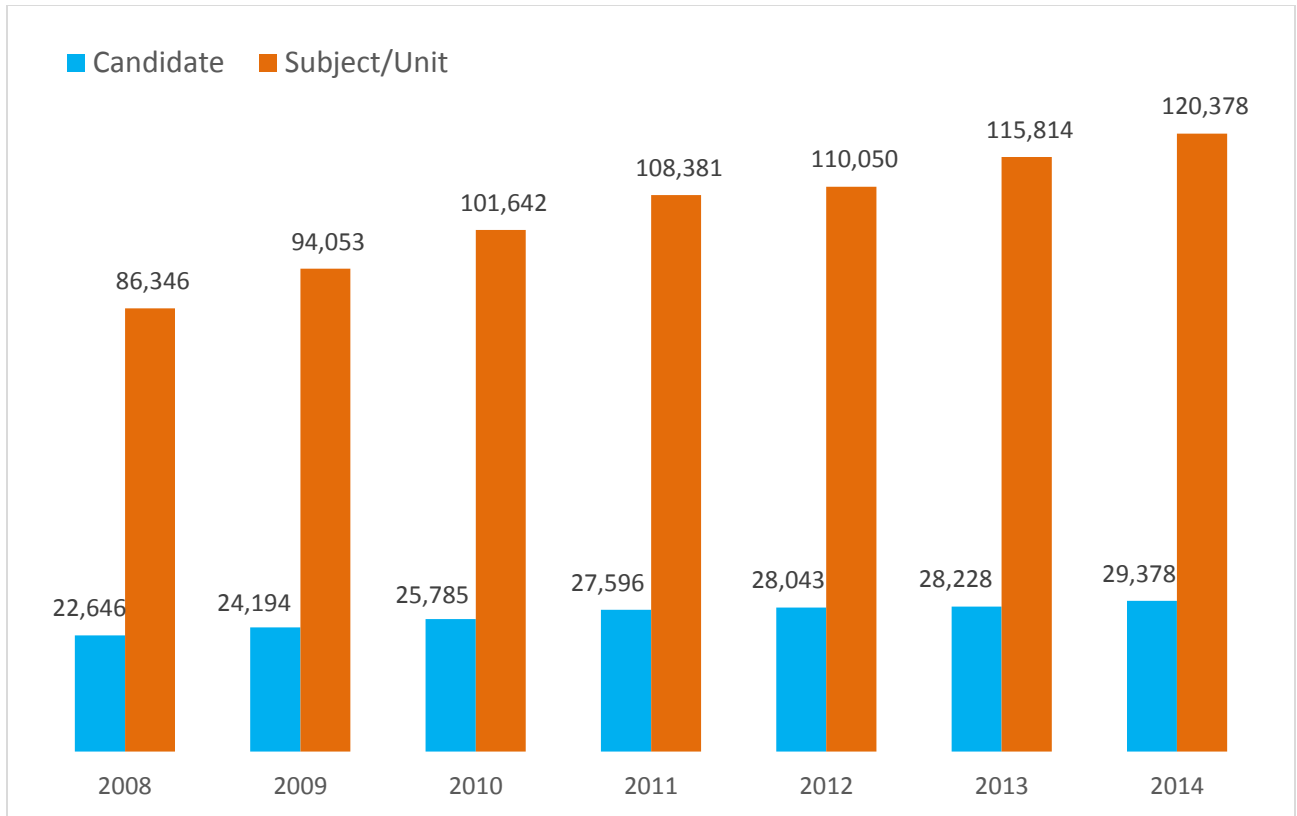

CAPE MAY/JUNE SITTING: REGIONAL ENTRIES 2008 – 2014

CAPE 2014 TOTAL CANDIDATE ENTRIES BY GENDER